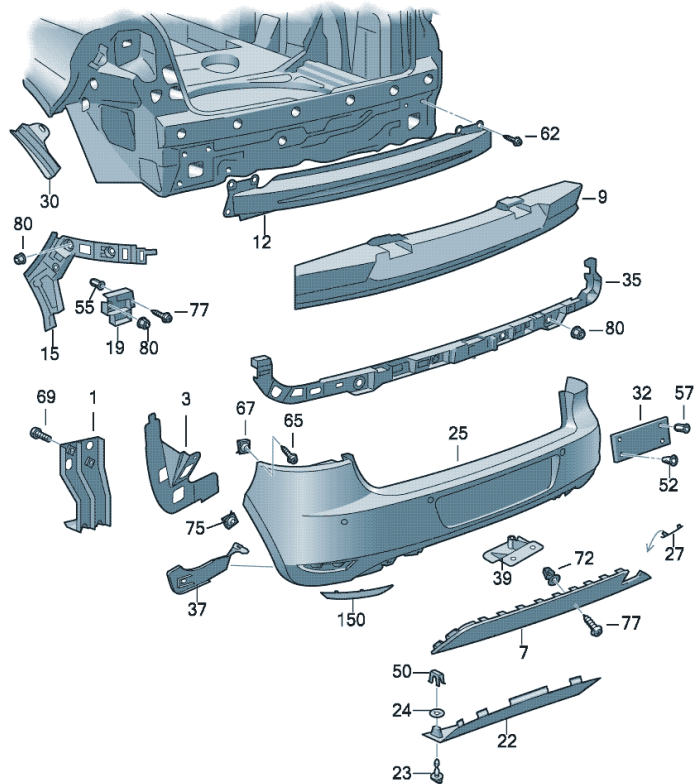

Model	Year	MG	SG	Illustration	Restrictions	UPD	19:43	29.05.2013		ETKA
GOLF	2012	8	07	807-50	Golf	963				

Pos	Part Number	Name	Remark	Qty	Model
		bumper	rear		
1	5K6 807 045	bracket	left	1	
(1)	5K6 807 046	bracket	right	1	
3	5K6 807 349 A	retainer for cover bumper	left rear	1	'GTI', 'GTD'
(3)	5K6 807 350 A	retainer for cover bumper	right rear	1	'GTI', 'GTD'
7	5K6 807 521 K	spoiler	rear	1	PR-0P0
	05/11-05/139B9	satin black			
(7)	5K6 807 521 M	spoiler	rear	1	PR-0P1
	05/11-05/139B9	satin black			
(7)	5K6 807 521 R	spoiler	rear	1	PR-0P7
	05/11-05/139B9	satin black			
(7)	5K6 807 521 AA	spoiler	rear	1	PR-2JX+0P1
	05/11-05/139B9	satin black			
(7)	5K6 807 521 AD	spoiler	rear	1	PR-2JX+0P7
	05/11-05/139B9	satin black			
(7)	5K6 807 100 H	spoiler for vehicles with trailers	rear	1	PR-0P0
		contains additional positions:	22		
	05/11-05/139B9	satin black			
(7)	5K6 807 100 J	spoiler for vehicles with trailers	rear	1	PR-0P1
		contains additional positions:	22		
	05/11-05/139B9	satin black			
(7)	5K6 807 100 K	spoiler for vehicles with trailers	rear	1	PR-0P7
		contains additional positions:	22		
	05/11-05/139B9	satin black			
(7)	5K6 807 100 G	spoiler for vehicles with trailers	rear	1	PR-2JX+0P1
		contains additional positions:	22		