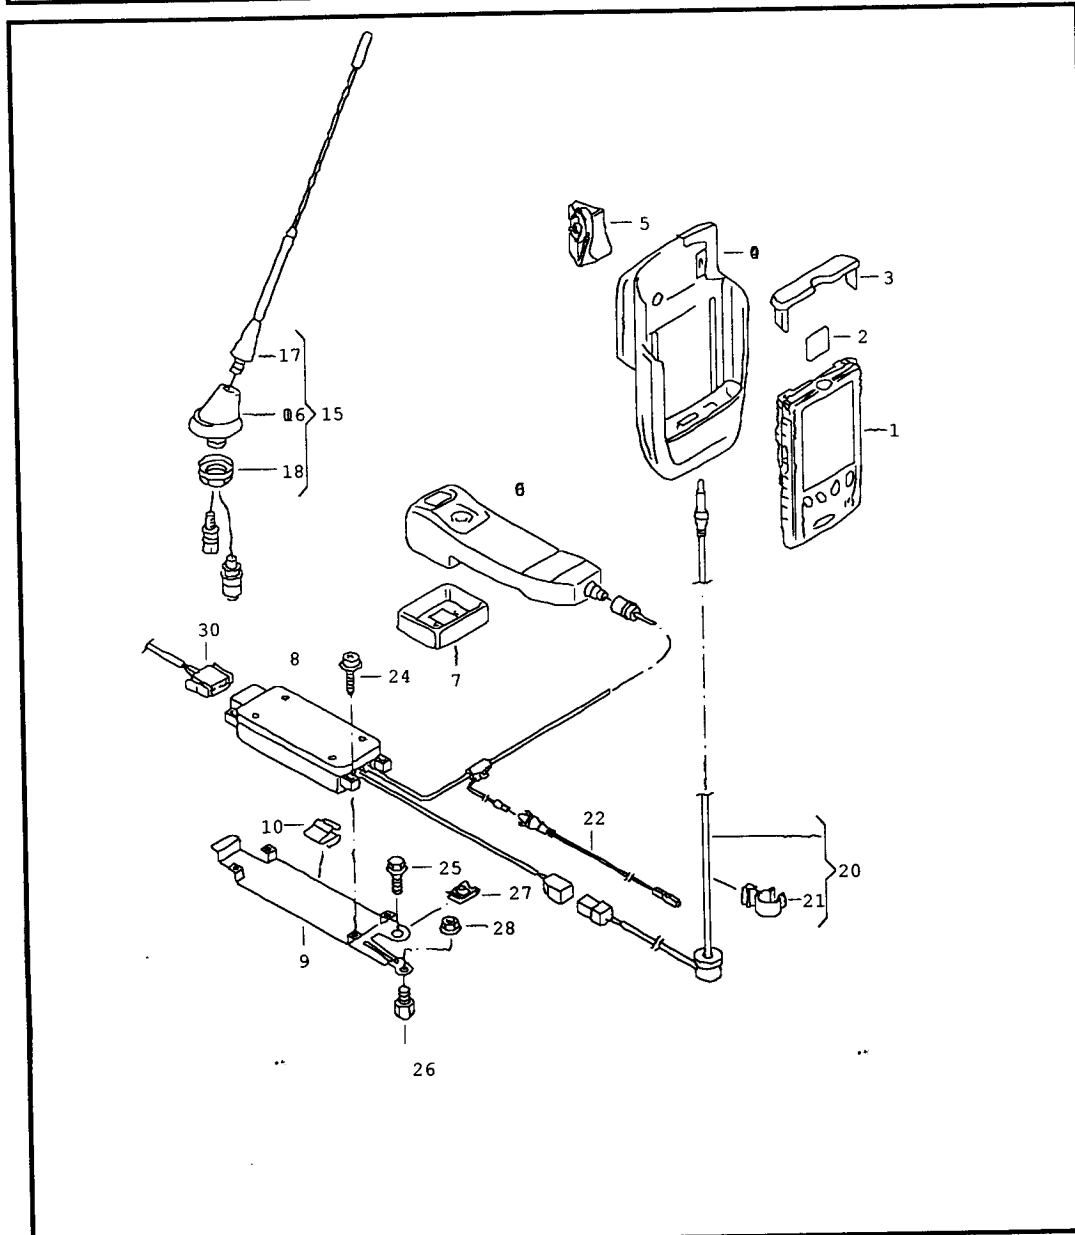

Model	Year	MG	SG	Illustration	Restrictions	Update	14:08	08.03.2002	ETKA	
GOLF	02	9	19	919-05		430				

Pos	Part Number	Name	Remarks	Qty	Model
		electrical parts for connection for internet F 1J-2-200 001>>*	E-MOBILITY		"D..": egeneration
		--- E N D ---