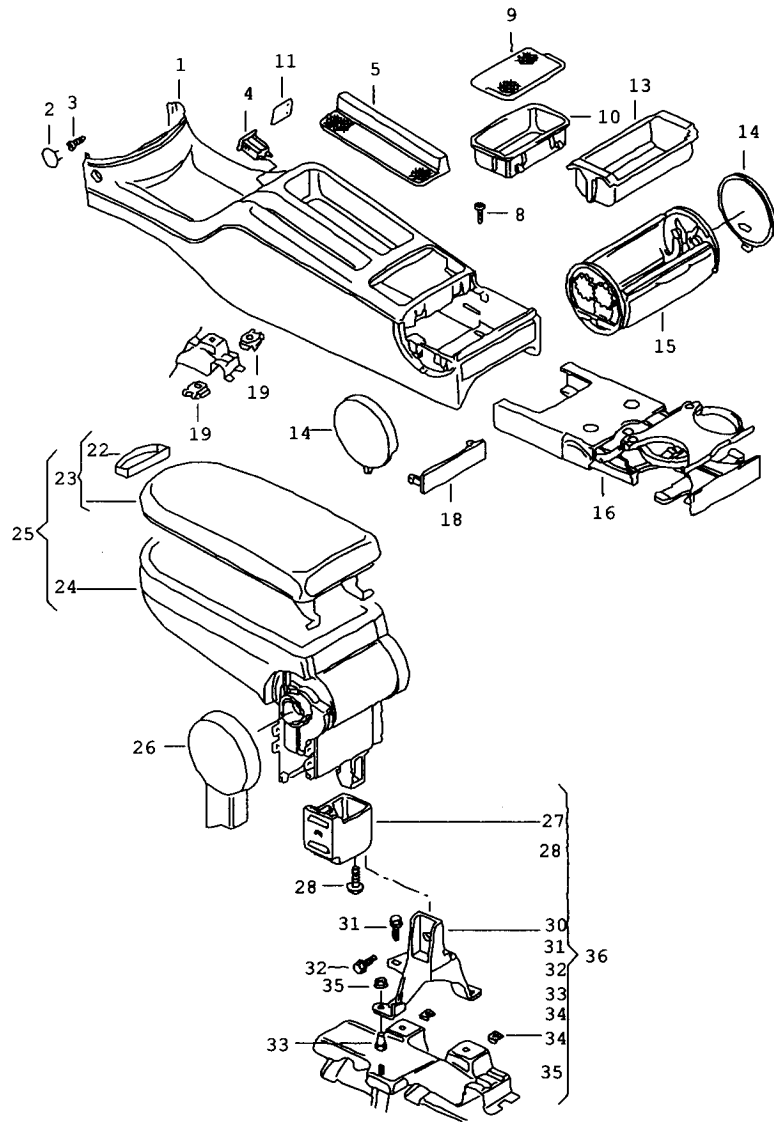

Modell	Jahr	HG	UG	Bildtafel	Einschränkungen	Update	16:03	28.02.2002		ETKA	
GOLF	02	8	63	863-60		431					

Pos	Teilenummer	Benennung	Bemerkung	St	Modellangabe
		Armlehne	vorn		
23	3B0 867 173	Armlehne (Oberteil)		1	
	5/01 LKL	flanellgrau fuer Lederausstattung	-VE		
	5/01 LKM	hellbeige fuer Lederausstattung	-VH		
(23)	3B0 867 173 A	Armlehne (Oberteil) fuer Fahrzeuge mit Telefon	8 E 29.10	1	
	5/01 FLL	satinschwarz/schwarz fuer Kunstlederausstattung	-QD		
	5/01 GLY	hellbeige	-RG		
	5/01 GPC	satinschwarz fuer Lederausstattung	-JJ, JL, VV		
	5/01 GPD	hellbeige fuer Lederausstattung	-VW, JA		
	5/01 GTX	satinschwarz/schwarz	-RD, RE, RJ, 18, 32, 40		
	5/01 GTY	flanellgrau	-RF, 31		
	5/01 JGQ	flanellgrau	-VR, JE		
	5/01 KWF	satinschwarz/schwarz fuer Lederausstattung	-VN		
	5/01 KWG	hellbeige fuer Lederausstattung	-VP		
	5/01 KWK	flanellgrau fuer Lederausstattung	-VQ		
	5/01 KWS	satinschwarz/schwarz fuer Lederausstattung	-YC, YE, YF, YJ, YK