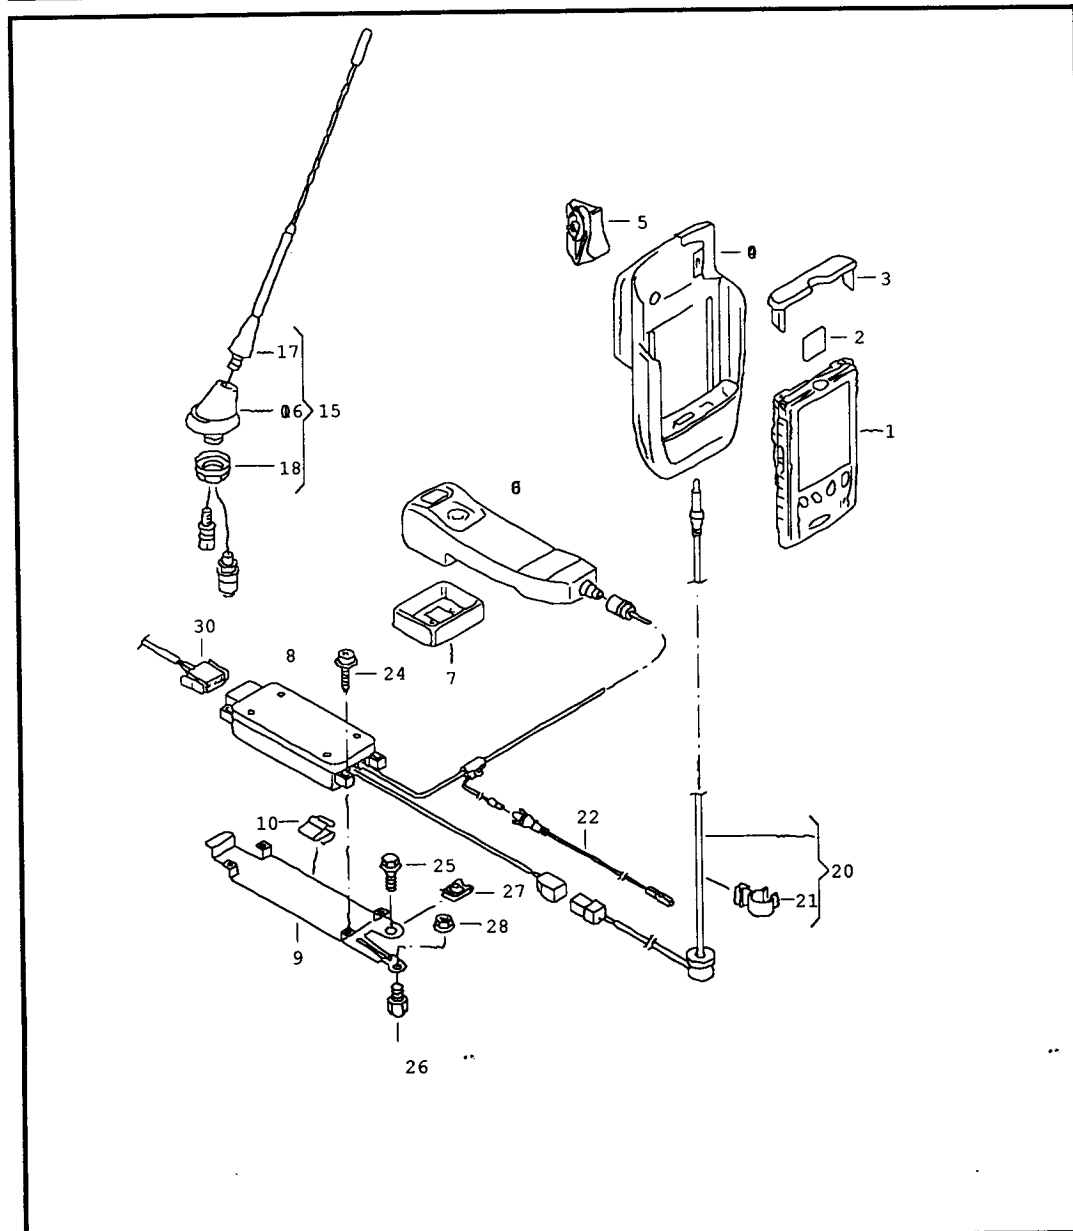

Model	Year	MG	SG	Illustration	Restrictions	Update	14:08	08.03.2002	ETKA	
GOLF	02	9	19	919-05		430				

Pos	Part Number	Name	Remarks	Qty	Model
		electrical parts for connection for internet F 1J-2-200 001>>*	E-MOBILITY		"D..": egeneration
1	1J0 035 127	pocket computer * part number must be ordered* * manually with details of * * vehicle chassis number. *		1	
2		compact-flash-card obtain from gedas telematics "d.." tel.: +49-180-509 5509			
3	1J0 035 491	cover		1	
4	1J0 035 950	bracket		1	
5		see illustration:	857-15 POS 7		
6	1J0 035 705 C	mounting		1	
7	4A0 862 407 A	bracket		1	
8	1J0 035 729 G	interface		1	
9	1J0 035 815	bracket interface		1	
(10)	803 971 847	cable terminal		1	
15	1J0 035 505 C	roof combination aerial		1	
16	1J0 035 501 B	aerial base		1	
17	1J0 035 849 B	rod-type aerial		1	
18	1J0 035 437	hexagonal nut	M14X0,75	1	
20	1J0 035 351	wiring harness adapter interface pocket computer		1	
		

Model	Year	MG	SG	Illustration	Restrictions	Update	14:09	08.03.2002	ETKA	
GOLF	02	9	19	919-05		430				

Pos	Part Number	Name	Remarks	Qty	Model
		electrical parts for connection for internet F 1J-2-200 001>>*	E-MOBILITY		"D..": egeneration
(21)	3D0 971 838 E	cable tie with socket for bridge strength:	4,6X200 1-3MM	X	
22	1J6 035 723 D	aerial wire (roof comb.aerial > interface)		1	
23	3B0 035 711 A	microphone for hands-free facility		1	
	7/01 B41	satin black			
24	N 903 125 02	oval head panel screw	E4,2X19	4	
25	N 905 529 01	hexagon head bolt (combi)	M8X16	1	
26	1J0 711 354	adapter		1	
27	N 903 019 01	speed nut	M8X25X17	1	
28	N 015 083 11	hexagon nut, shouldered	M8	1	
30	7M0 035 727	flat contact housing	18 pin	1	
- - - E N D - - -					