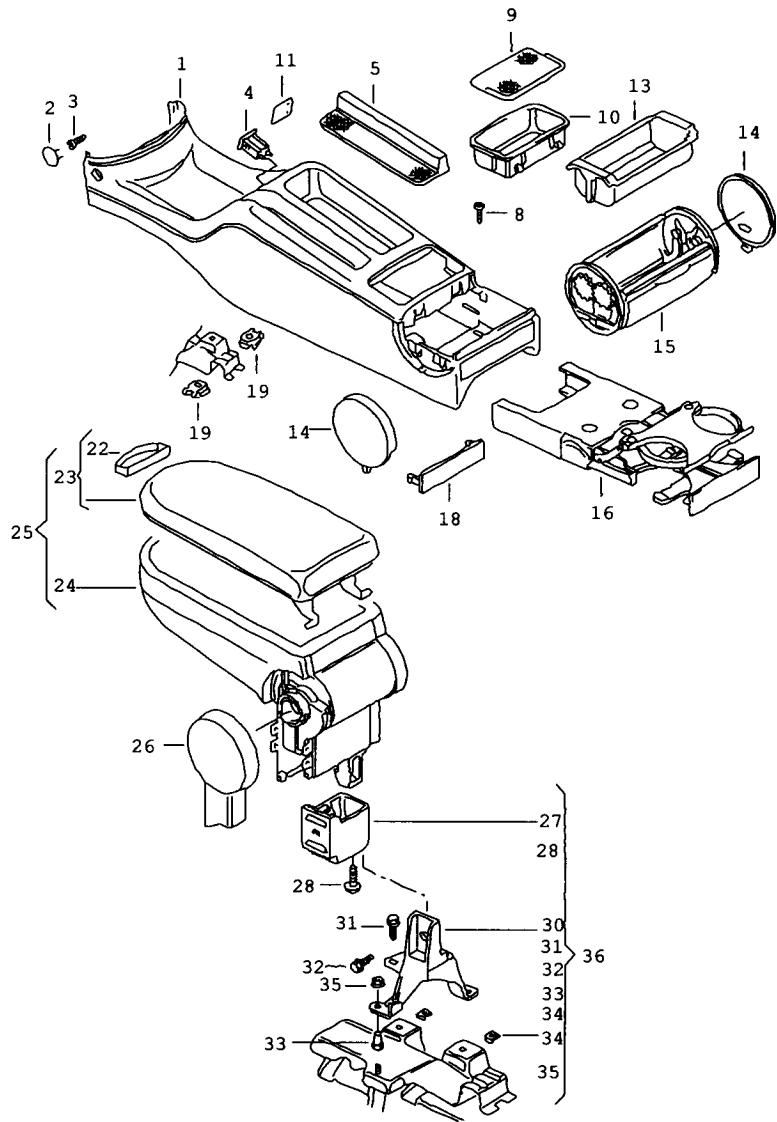

Modell	Jahr	HG	UG	Bildtafel	Einschränkungen	Update	16:05	28.02.2002		ETKA	
GOLF	02	8	63	863-60		431					

Pos	Teilenummer	Benennung	Bemerkung	St	Modellangabe
		Armlehne	vorn		
24	3B0 867 174	Armlehne (Unterteil) fuer Fahrzeuge mit Staufach		1	
	5/01 B41	satinschwarz	-AH, CM, DE, DF, DK, DL, FF, HT, JJ, JL, LX, QD, RD, RE, RJ, RW, VA, VN, VV, YC, YE, YF, YJ, YK, 15, 17, 18, 32, 40, 42, 52		
	5/01 U71	flanellgrau	-AJ, CR, FU, HU, JE, RF, RX, VE, VQ, VR, 16, 31 57		
	5/01 Q70	hellbeige	-AM, CZ, FZ, HW, JA, RG, RY, VH, VP, VW		
(24)	3B0 867 174 A	Armlehne (Unterteil) fuer Fahrzeuge mit Telefon		1	
	5/01 B41	satinschwarz	-AH, CM, DE, DF, DK, DL, FF, HT, JJ, JL, LX, QD, RD, RE, RJ, RW, VA, VN, VV, YC, YE, YF, YJ, YK, 15, 17, 18, 32, 40, 42, 52		
	5/01 U71	flanellgrau	-AJ, CR, FU, HU, JE, RF, RX, VE, VQ, VR, 16, 31 57		
	5/01 Q70	hellbeige	-AM, CZ, FZ, HW, JA, RG, RY, VH, VP, VW		
26	1J0 864 279 A	Verkleidung	links	1