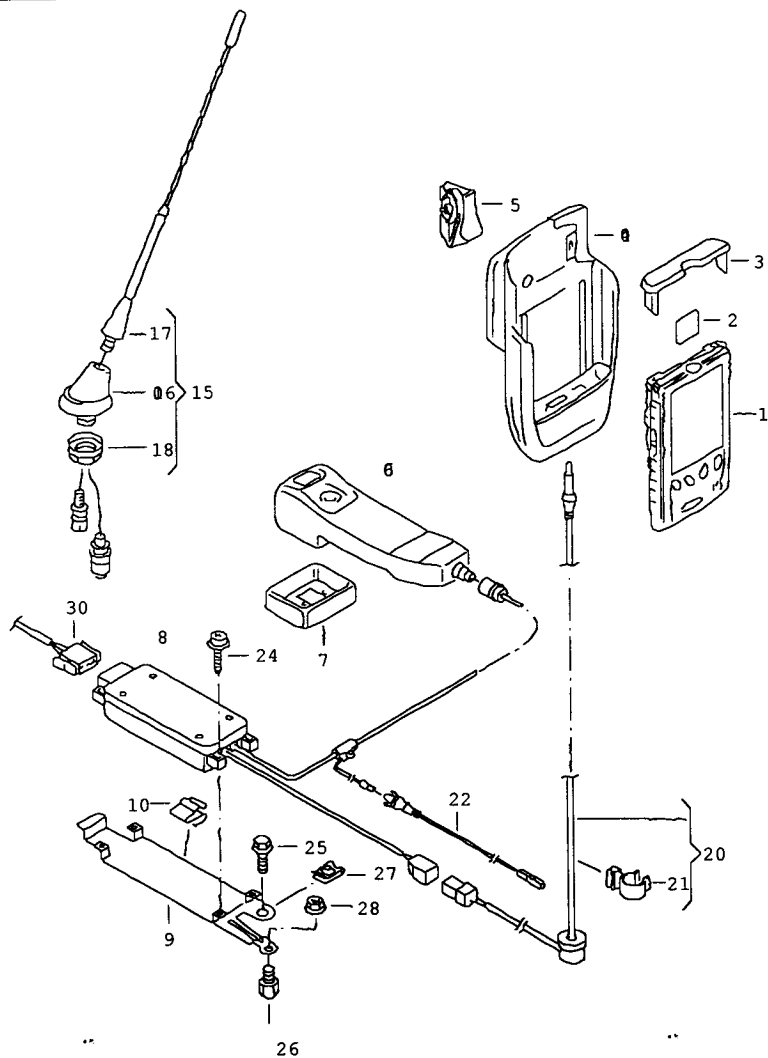

Model	Year	MG	SG	Illustration	Restrictions	Update	14:08	08.03.2002	ETKA	
GOLF	02	9	19	919-05		430				

Pos	Part Number	Name	Remarks	Qty	Model
		electrical parts for connection for internet F 1J-2-200 001>>*	E-MOBILITY		"D..": egeneration
1	1J0 035 127	pocket computer * part number must be ordered* * manually with details of * * vehicle chassis number. *		1	
2		compact-flash-card obtain from gedas telematics "d.." tel.: +49-180-509 5509			
3	1J0 035 491	cover		1	
4	1J0 035 950	bracket		1	
5		see illustration:	857-15 POS 7		
6	1J0 035 705 C	mounting		1	
7	4A0 862 407 A	bracket		1	
8	1J0 035 729 G	interface		1	
9	1J0 035 815	bracket interface		1	
(10)	803 971 847	cable terminal		1	
15	1J0 035 505 C	roof combination aerial		1	
16	1J0 035 501 B	aerial base		1	
17	1J0 035 849 B	rod-type aerial		1	
18	1J0 035 437	hexagonal nut	M14X0,75	1	
20	1J0 035 351	wiring harness adapter interface pocket computer		1	
		

Model	Year	MG	SG	Illustration	Restrictions	Update	14:09	08.03.2002	ETKA	
GOLF	02	9	19	919-05		430				

Pos	Part Number	Name	Remarks	Qty	Model
		electrical parts for connection for internet F 1J-2-200 001>>*	E-MOBILITY		"D..": egeneration
(21)	3D0 971 838 E	cable tie with socket for bridge strength:	4,6X200 1-3MM	X	
22	1J6 035 723 D	aerial wire (roof comb.aerial > interface)		1	
23	3B0 035 711 A	microphone for hands-free facility		1	
	7/01 B41	satin black			
24	N 903 125 02	oval head panel screw	E4,2X19	4	
25	N 905 529 01	hexagon head bolt (combi)	M8X16	1	
26	1J0 711 354	adapter		1	
27	N 903 019 01	speed nut	M8X25X17	1	
28	N 015 083 11	hexagon nut, shouldered	M8	1	
30	7M0 035 727	flat contact housing	18 pin	1	
- - - E N D - - -					