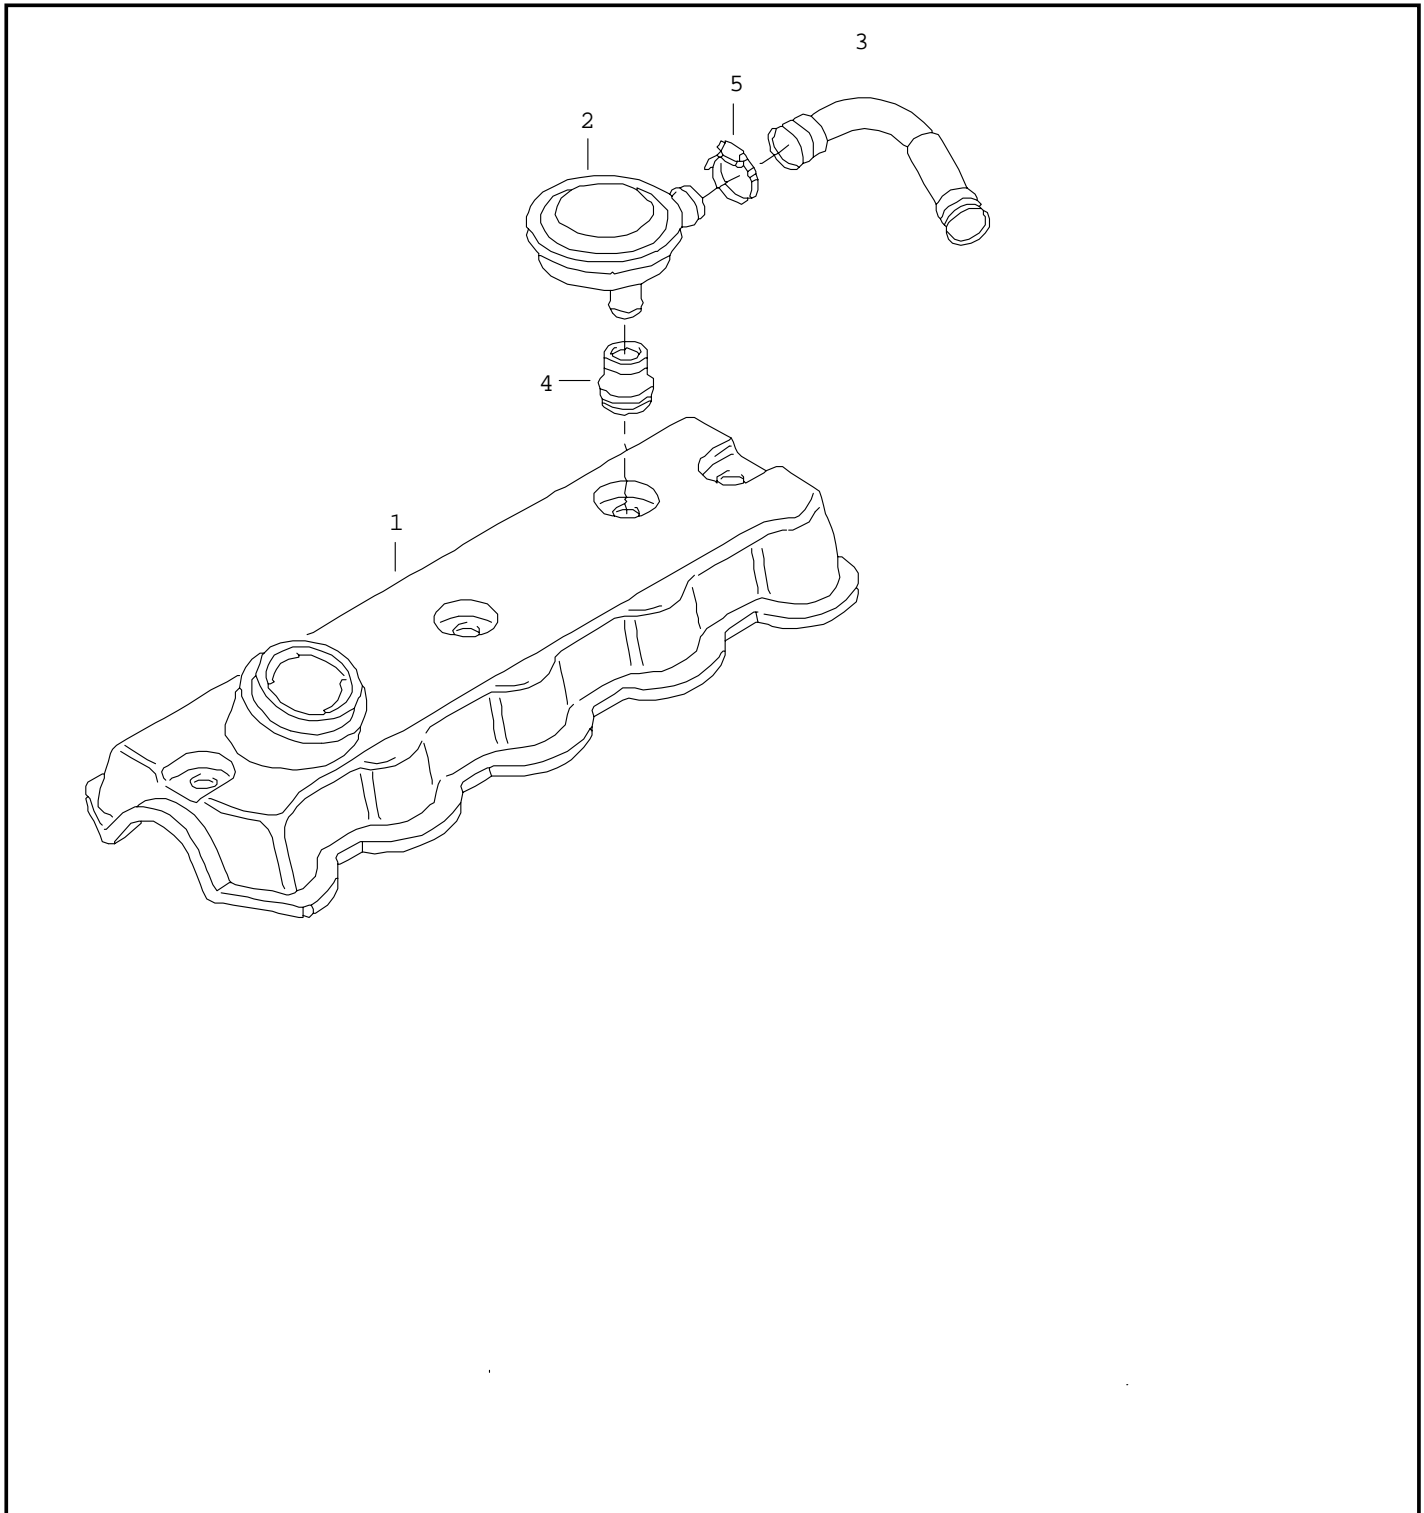

ETKA

Model	Year	MG:	SG:	Illustration	Restrictions	Update		
JEM	05	1	03	103-80	>> 9M-5-149 9	615	9:29	16.04.2005

ETKA

Model	Year	MG:	SG:	Illustration	Restrictions	Update		
JEM	05	1	03	103-80	>> 9M-5-149 9	615	9:29	16.04.2005

Pos	Part Number	Name	Remarks	Qty	Model
		ventilation for cylinder head cover	1.9ltr.		diesel eng.: ALH
1		cylinder head cover see illustration:	103-55		
2	028 129 101 E	pressure regulating valve		1	
(3)	038 103 493 P	air hose		1	
4	028 103 500	gasket		1	
5	N 102 581 01	clamp	AL23-35	1	
		- - - E N D - - -			