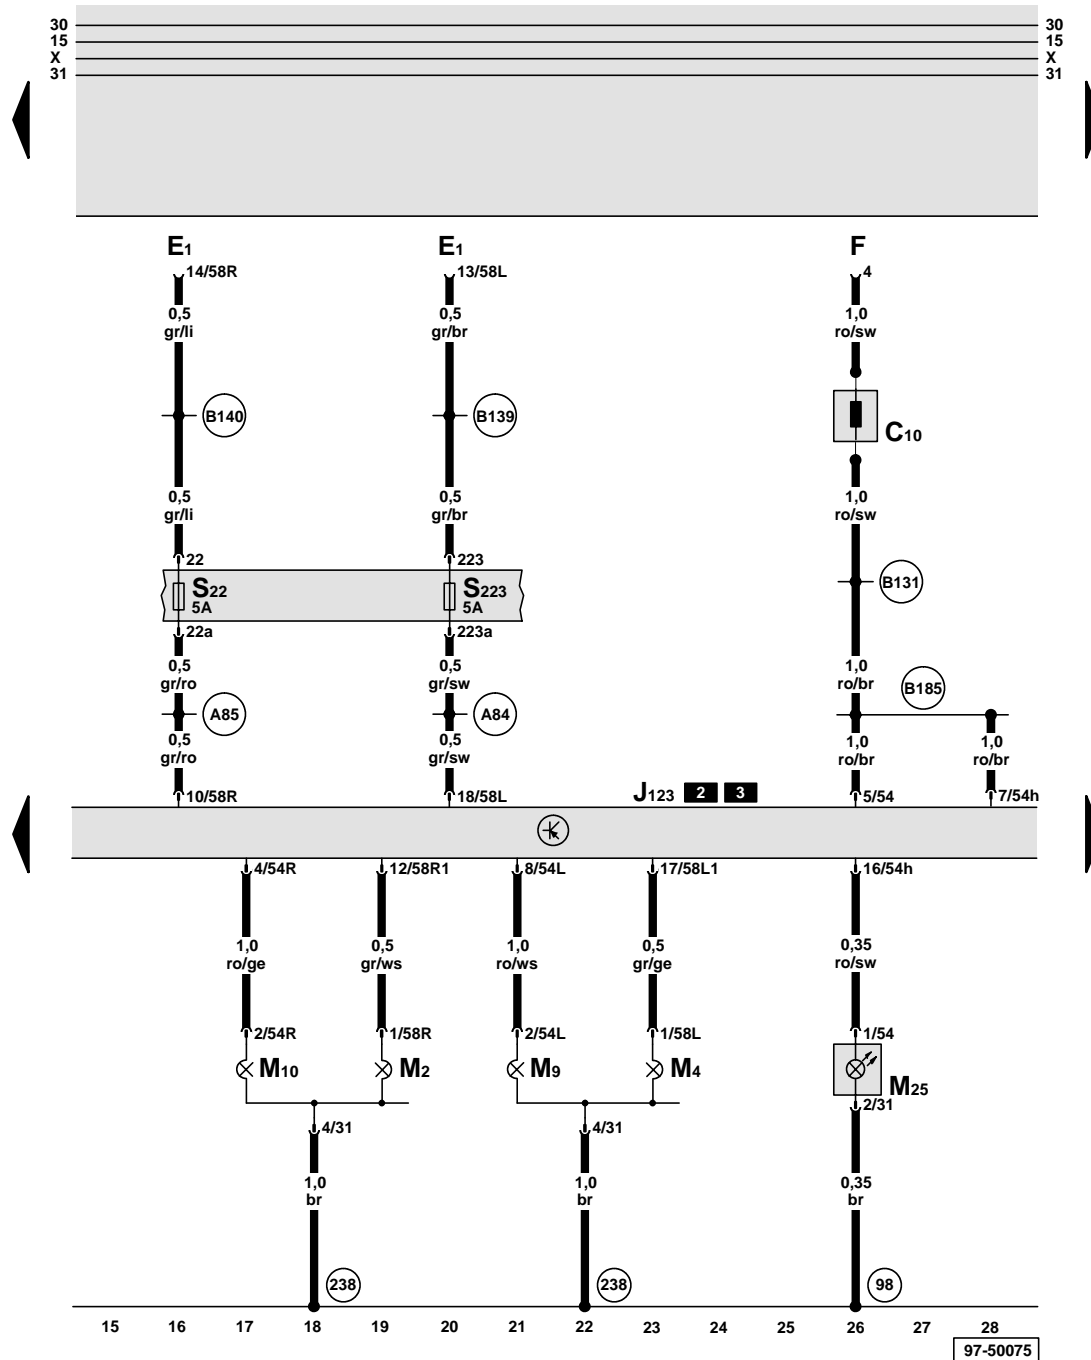

Bulb monitoring device, tail lights, brake lights

- C10 - Suppression filter
- E1 - Lighting switch
- F - Brake light switch
- J123 - Bulb monitoring device
- M2 - Tail light bulb, right
- M4 - Tail light bulb, left
- M9 - Brake light bulb, left
- M10 - Brake light bulb, right
- M25 - High level brake light bulb
- S22 - Fuse in fuse box
- S223 - Fuse 23 in fuse box

- (98) - Earth connection, in tailgate/boot lid wiring harness
- (238) - Earth connection -1-, in interior wiring harness, near luggage compartment light
- (A84) - Connection (58L), in dash panel wiring harness
- (A85) - Connection (58R), in dash panel wiring harness
- (B131) - Connection (54), in interior wiring harness
- (B139) - Connection (PL (parking light, left)), in interior wiring harness
- (B140) - Connection (PR (parking light, right)), in interior wiring harness
- (B185) - Connection -2- (54), in interior wiring harness

ws = white
sw = black
ro = red
br = brown
gn = green
bl = blue
gr = grey
li = purple
ge = yellow
or = orange

97-50075