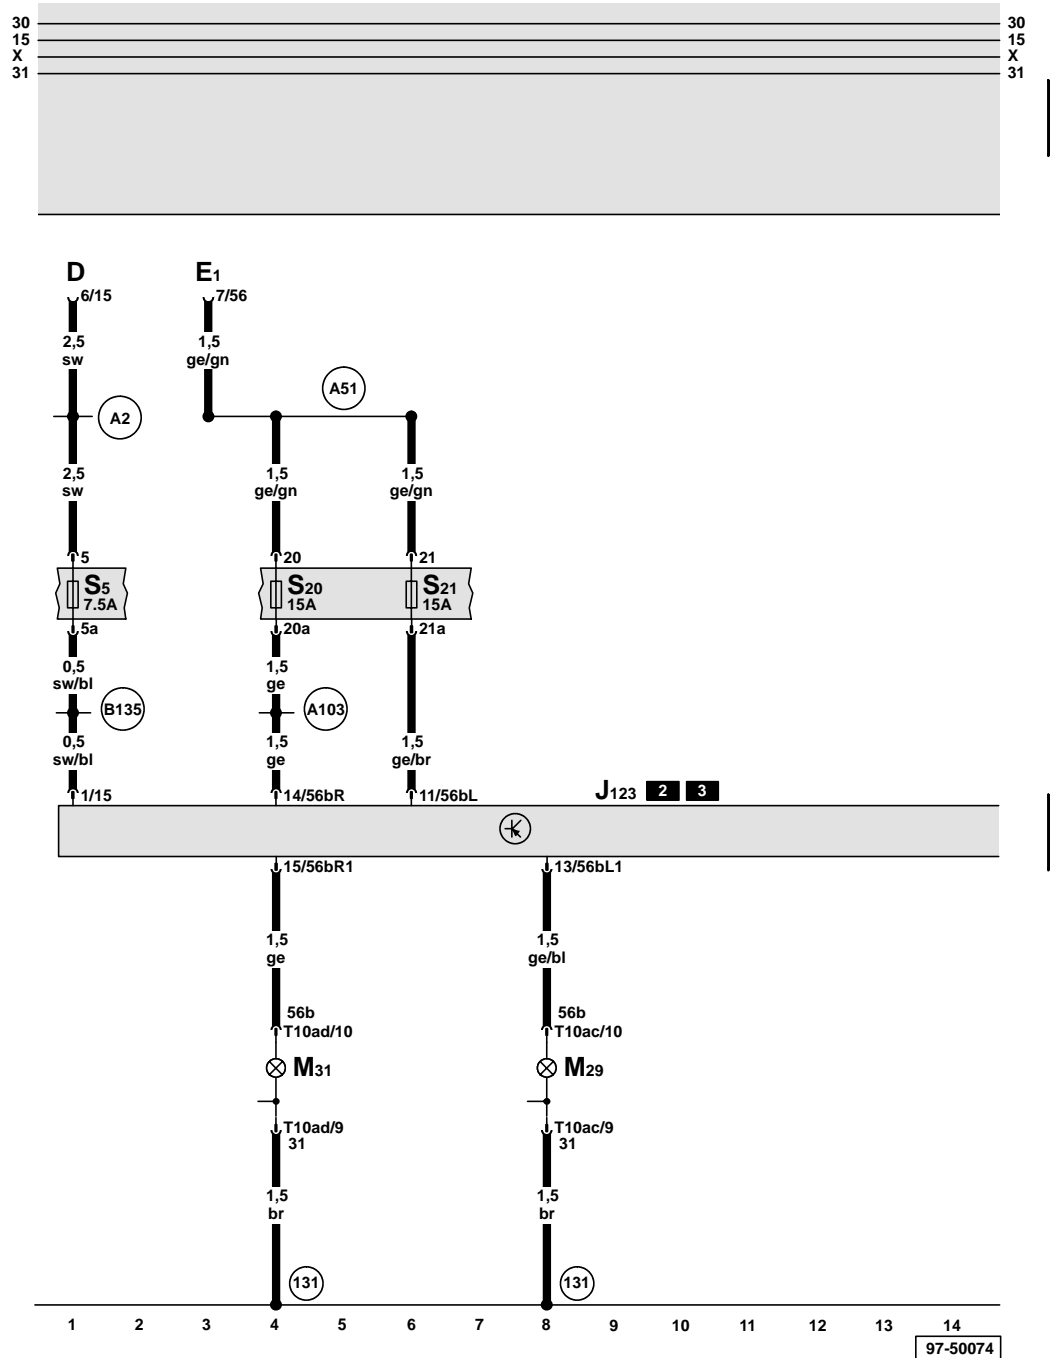

Driver information system

From model year 2002

Fuse box

Fuse colours:

- 30 A - green
- 25 A - white
- 20 A - yellow
- 15 A - blue
- 10 A - red
- 7.5 A - brown
- 5 A - beige

From fuse number 23 upwards the fuses in the fuse box are designated as 223 etc. in the Current Flow Diagram.

13-point relay carrier

Position of relays:

- 2** - Bulb monitoring device (J123)
- 3** - Bulb monitoring device (J123)

Bulb monitoring device, dipped beam headlights

- D - Ignition/starter switch
- E1 - Lighting switch
- J123 - Bulb monitoring device
- M29 - Dipped beam bulb, left
- M31 - Dipped beam bulb, right
- S5 - Fuse in fuse box
- S20 - Fuse in fuse box
- S21 - Fuse in fuse box
- T10ac - 10-pin connector, on headlight, left
- T10ad - 10-pin connector, on headlight, right
- (131) - Earth connection -2-, in engine compartment wiring harness
- (A2) - Positive (+) connection (15), in dash panel wiring harness
- (A51) - Connection (56), in dash panel wiring harness
- (A103) - Connection -2- (56), in dash panel wiring harness
- (B135) - Connection (15a), in interior wiring harness

- E91 - Function selection switch
- E92 - Reset button
- J123 - Bulb monitoring device
- J189 - Auto-check system
- J401 - Navigation system with CD drive control unit
- K4 - Side light warning lamp
- R - Radio
- T6k - 6-pin connector, green, radio connector I-2
- T6ap - 6-pin connector, connector C I, on navigation control unit
- T32b - 32-pin connector, grey, on dash panel insert