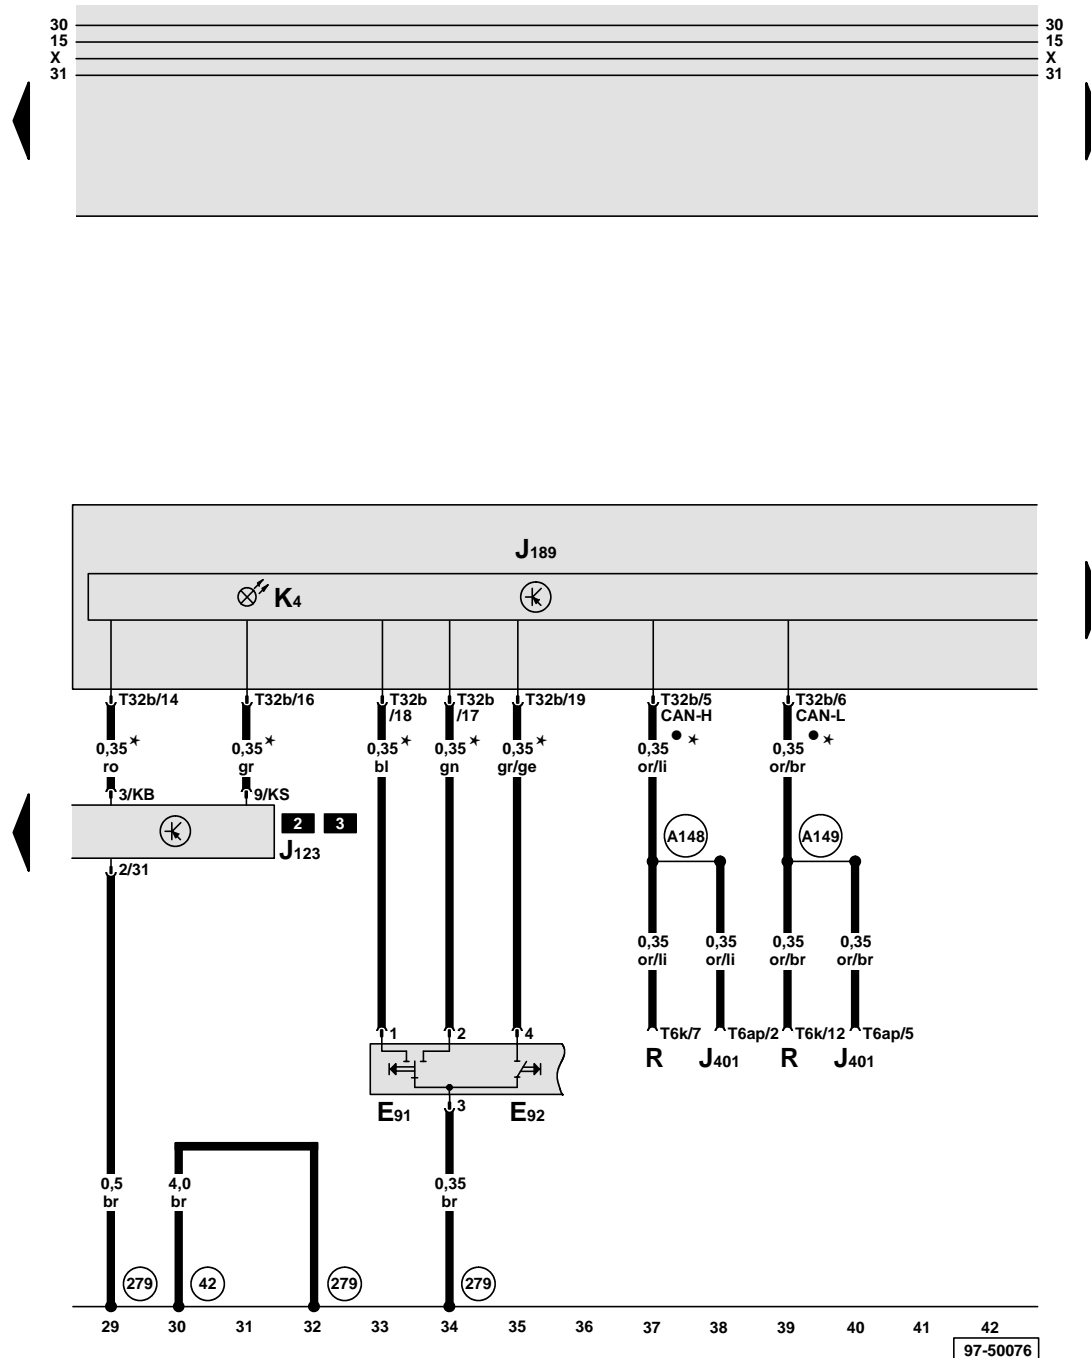

On-board computer with auto-check system, function selection switch, reset button

- E91 - Function selection switch
- E92 - Reset button
- J123 - Bulb monitoring device
- J189 - Auto-check system
- J401 - Navigation system with CD drive control unit
- K4 - Side light warning lamp
- R - Radio
- T6k - 6-pin connector, green, radio connector I-2
- T6ap - 6-pin connector, connector C I, on navigation control unit
- T32b - 32-pin connector, grey, on dash panel insert

- (42) - Earth point, steering column
- (279) - Earth connection -5-, in interior wiring harness, behind dash panel
- (A148) - Connection (navigation CAN bus, high), in dash panel wiring harness
- (A149) - Connection (navigation CAN bus, low), in dash panel wiring harness

- - CAN bus (data wire)
- - Applies to Highline dash panel insert only

97-50076