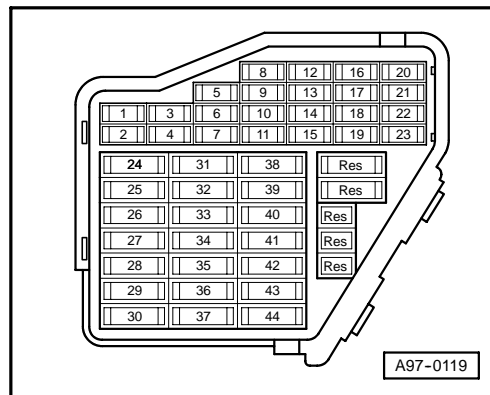

Driver information system

From model year 2002

Fuse box

Fuse colours:

- 30 A - green
- 25 A - white
- 20 A - yellow
- 15 A - blue
- 10 A - red
- 7.5 A - brown
- 5 A - beige

From fuse number 23 upwards the fuses in the fuse box are designated as 223 etc. in the Current Flow Diagram.