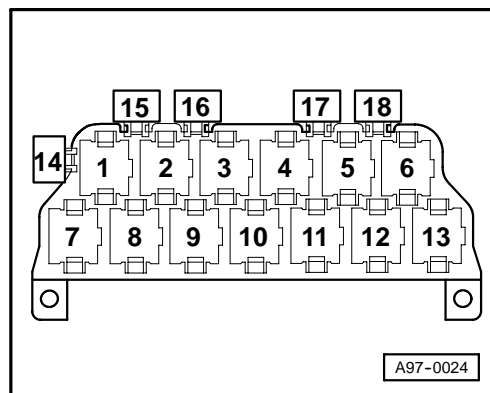

13-point relay carrier

Position of relays:

- 2** - Bulb monitoring device (J123)
- 3** - Bulb monitoring device (J123)

Bulb monitoring device, dipped beam headlights

- D - Ignition/starter switch
- E1 - Lighting switch
- J123 - Bulb monitoring device
- M29 - Dipped beam bulb, left
- M31 - Dipped beam bulb, right
- S5 - Fuse in fuse box
- S20 - Fuse in fuse box
- S21 - Fuse in fuse box
- T10ac - 10-pin connector, on headlight, left
- T10ad - 10-pin connector, on headlight, right
- (131) - Earth connection -2-, in engine compartment wiring harness
- (A2) - Positive (+) connection (15), in dash panel wiring harness
- (A51) - Connection (56), in dash panel wiring harness
- (A103) - Connection -2- (56), in dash panel wiring harness
- (B135) - Connection (15a), in interior wiring harness