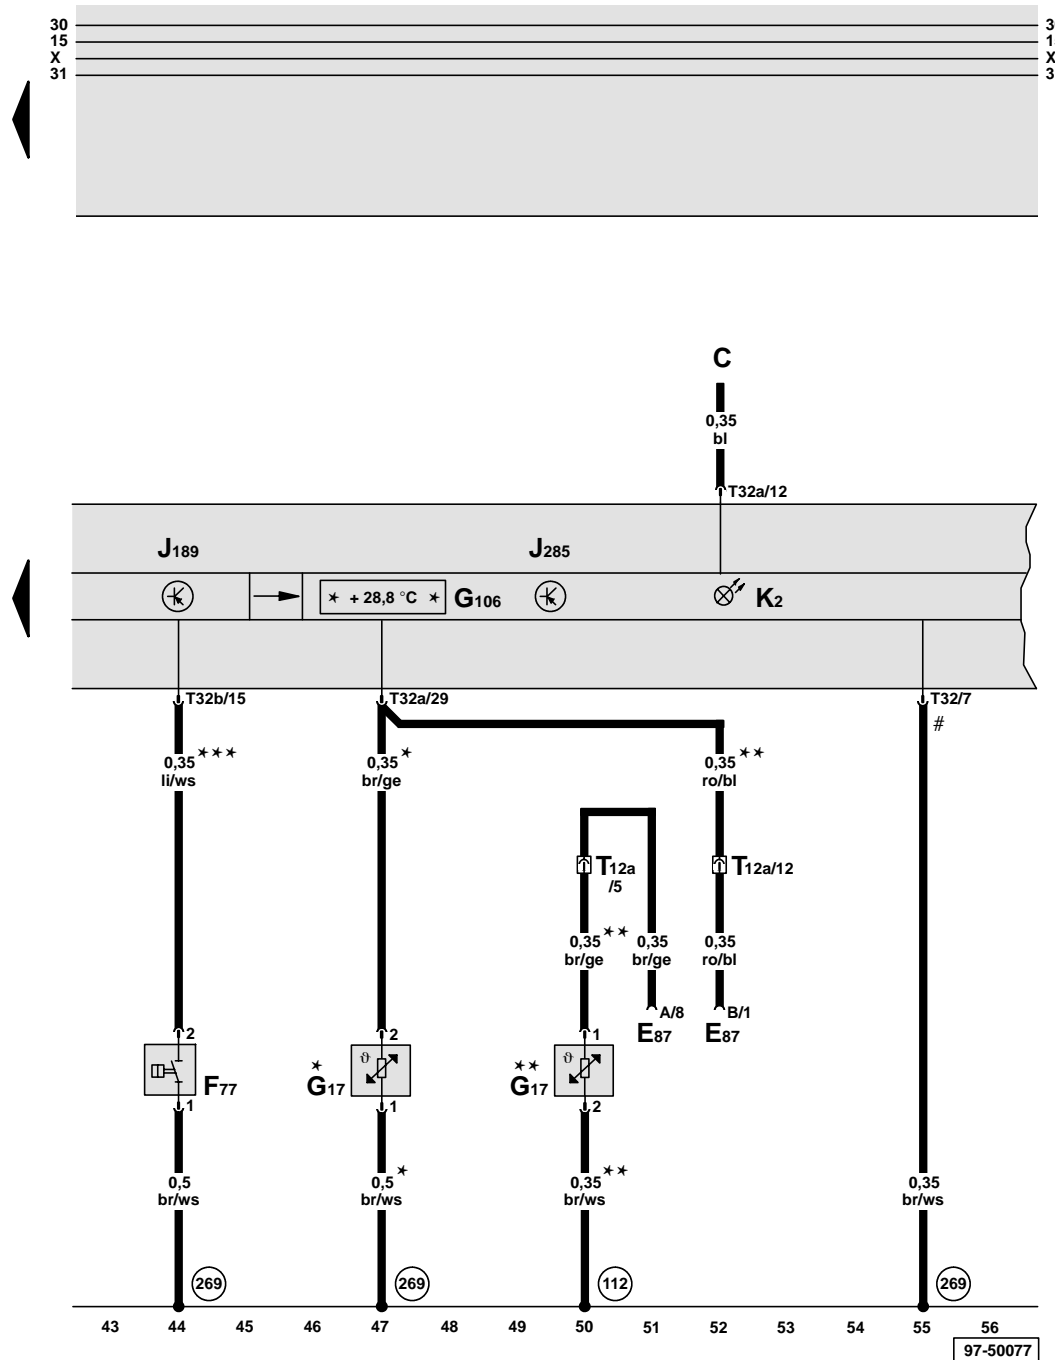

Dash panel insert, windscreen washer fluid warning contact, ambient temperature sensor

- C - Alternator
- E87 - Control and display unit for air conditioner
- F77 - Windscreen washer fluid warning contact
- G17 - Ambient temperature sensor
- G106 - Ambient temperature indicator
- J189 - Auto-check system
- J285 - Control unit with display in dash panel insert
- K2 - Alternator warning lamp
- T12a - 12-pin connector, behind dash panel, right
- T32 - 32-pin connector, blue, on dash panel insert
- T32a - 32-pin connector, green, on dash panel insert
- T32b - 32-pin connector, grey, on dash panel insert

- (112) - Earth connection -2-, in air conditioner wiring harness
- (269) - Earth connection (sender earth) -1-, in dash panel wiring harness

- - Models without air conditioner
- ** - Models with air conditioner
- *** - Applies to Highline dash panel insert only
- # - Sender earth output

ws = white
sw = black
ro = red
br = brown
gn = green
bl = blue
gr = grey
li = purple
ge = yellow
or = orange

97-50077